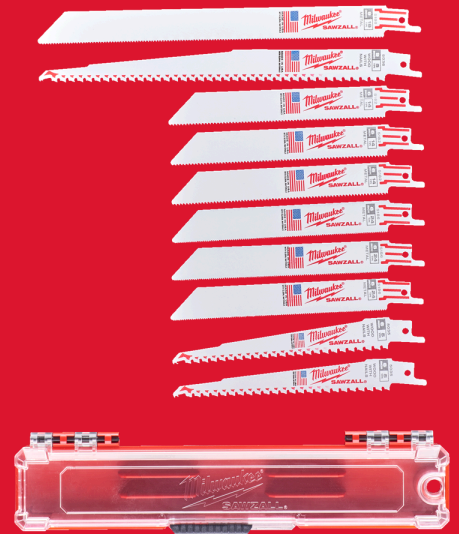

# SAWZALL Blade Set - 10pc

SAWZALL™ BLADE SETS

Article Number	4922221
Contents	3 x THIN KERF metal - 150 mm, 3 x THIN KERF metal - 150 mm, 2 x THIN KERF wood with nails - 150 mm, 1 x THIN KERF wood with nails - 230 mm, 1 x THIN KERF metal - 230 mm
Pack quantity	10