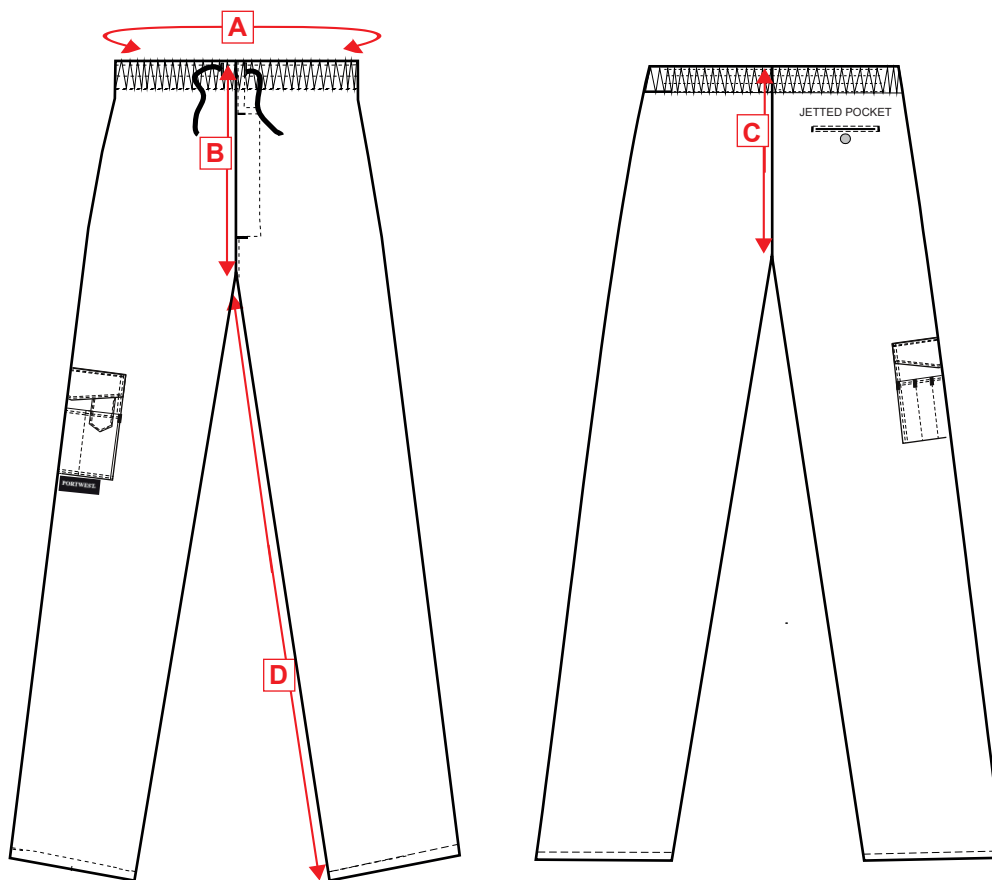

STYLE NO: C078

DESCRIPTION: Chester Chefs Trouser

FABRIC: 100% Cotton 190g

COLOUR: Blue/White Check

Measurements							
		S	M	L	XL	XXL	XXXL
Waist RELAXED	A	65	73	81	89	97	105
Front Rise (incl waistband)	B	30	31	32	33	34	35
Back Rise (incl waistband)	C	38.5	39.5	40.5	41.5	42.5	43.5
Inside Leg	D	79	79	79	79	79	79